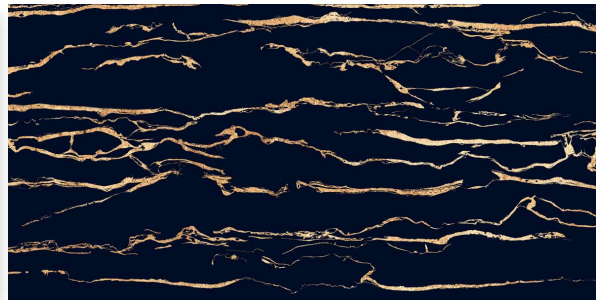

Size
600 X 1200 MM

Finish
Super Gloss

Thickness
9MM

Random
3