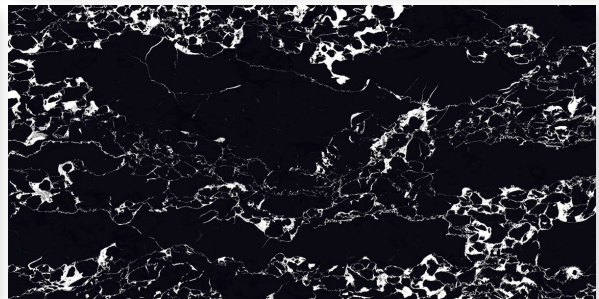

Size
600 X 1200 MM

Finish
Super Gloss

Thickness
9MM

Random
3