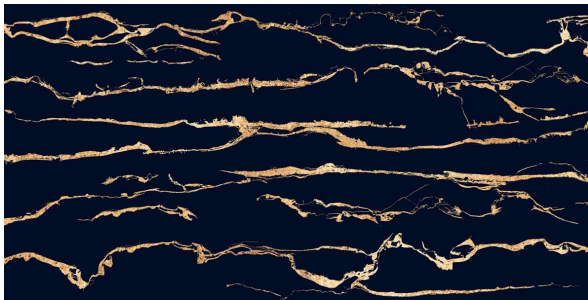

Size
600 X 1200 MM

Finish
Super Gloss

Thickness
9MM

Random
3