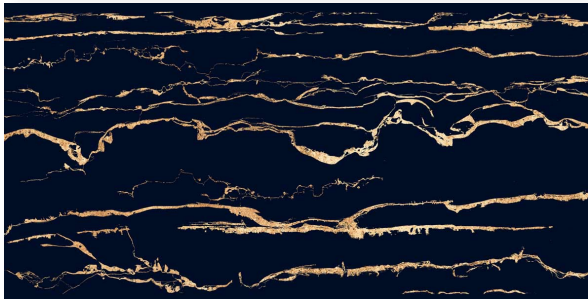

Size
600 X 1200 MM

Finish
Super Gloss

Thickness
9MM

Random
3