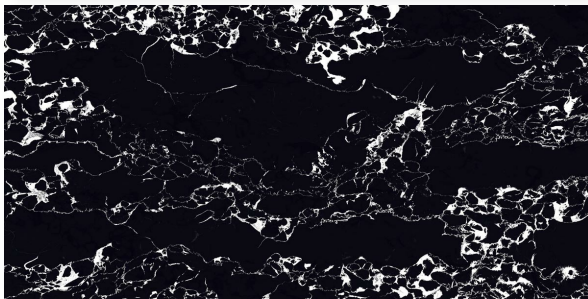

Size
600 X 1200 MM

Finish
Super Gloss

Thickness
9MM

Random
3