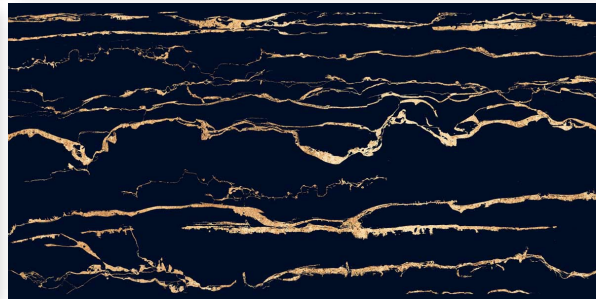

Size
600 X 1200 MM

Finish
Super Gloss

Thickness
9MM

Random
3