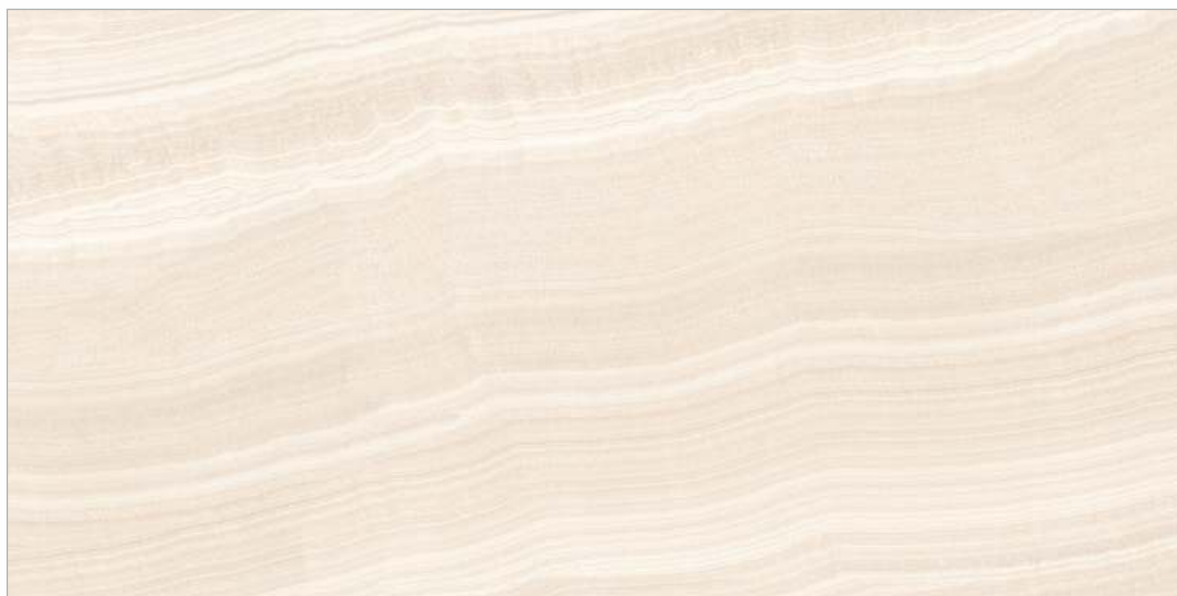

**80x  
160cm**  
DIGITAL  
GLAZED  
VITRIFIED  
TILES

GLOSSY  
SERIES

SN 2011

SN 2012

**80x  
160cm**  
DIGITAL  
GLAZED  
VITRIFIED  
TILES

GLOSSY  
SERIES

-  Wall Tiles
-  Floor Tiles
-  Indoor
-  Reception
-  Bedroom
-  Bathroom