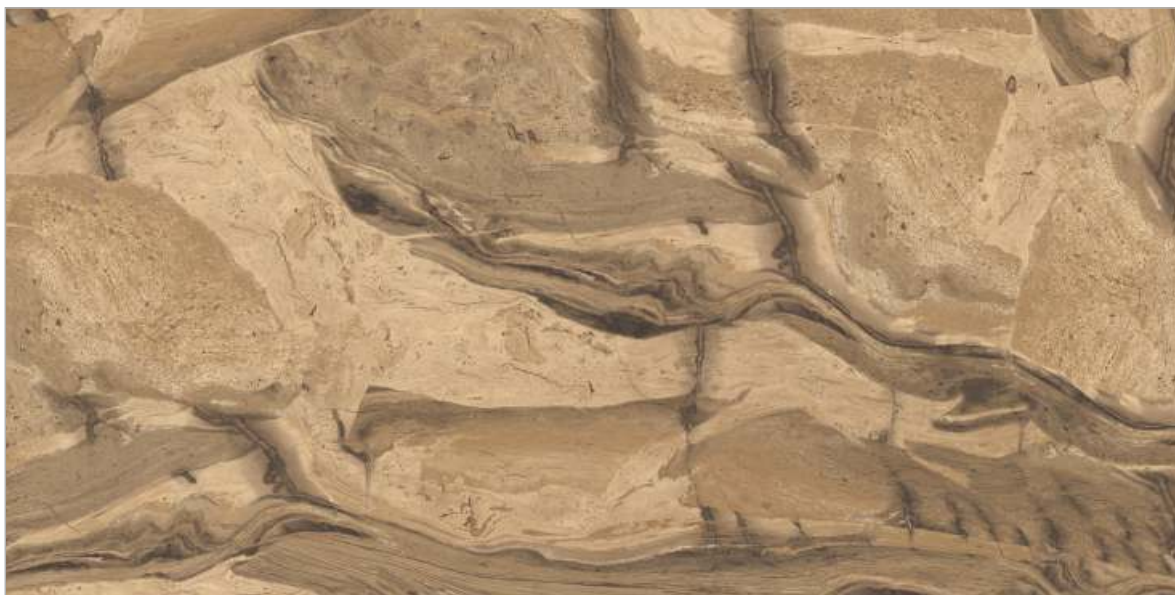

SN 2013

SN 2014

**80x  
160cm**  
DIGITAL  
GLAZED  
VITRIFIED  
TILES

GLOSSY  
SERIES

-  Wall Tiles
-  Floor Tiles
-  Indoor
-  Reception
-  Bedroom
-  Bathroom

SN 2015

SN 2016

**80x  
160cm**  
DIGITAL  
GLAZED  
VITRIFIED  
TILES