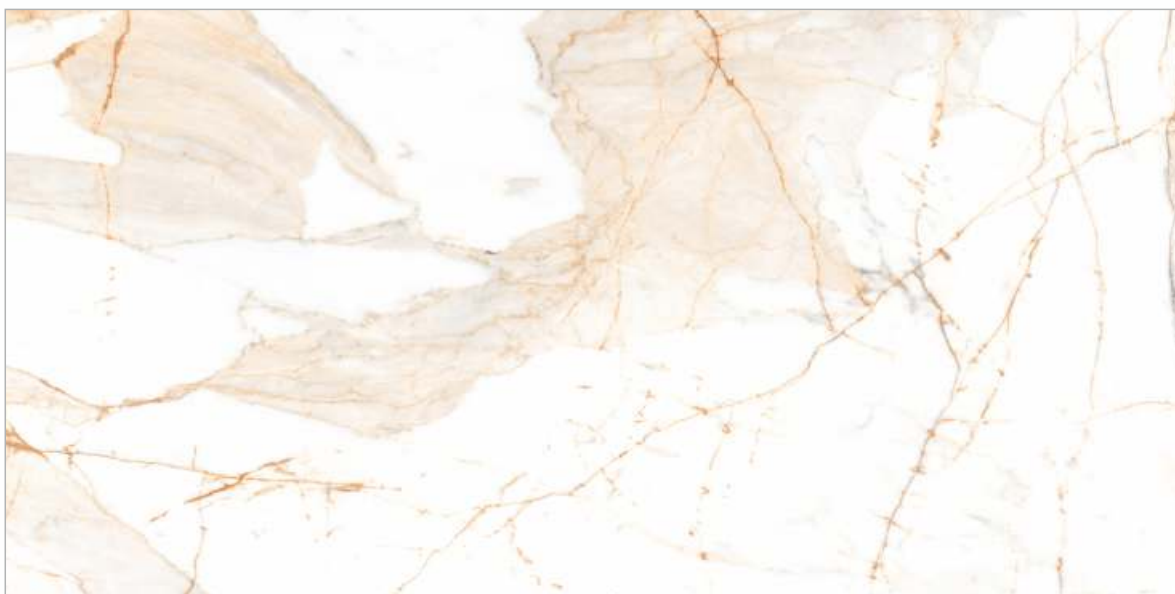

SN 2013

SN 2014

**80x  
160cm**  
DIGITAL  
GLAZED  
VITRIFIED  
TILES

GLOSSY  
SERIES

-  Wall Tiles
-  Floor Tiles
-  Indoor
-  Reception
-  Bedroom
-  Bathroom

SN 2015

SN 2016

**80x  
160cm**  
DIGITAL  
GLAZED  
VITRIFIED  
TILES