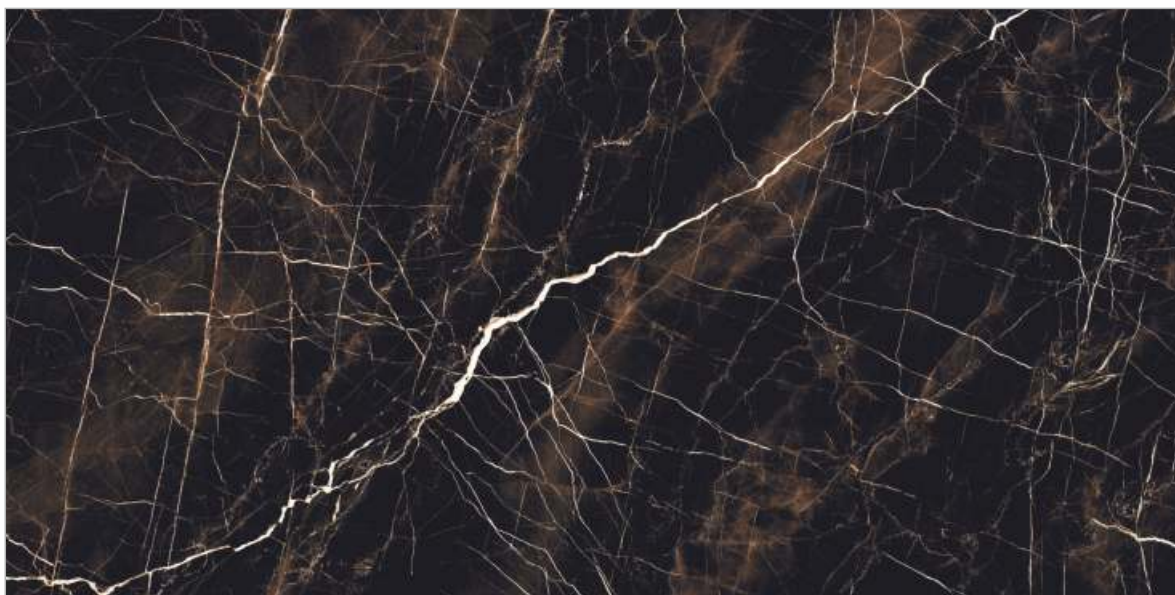

SN 8104

**80x
160cm**
DIGITAL
GLAZED
VITRIFIED
TILES

HIGH GLOSS
SERIES

- Wall Tiles
- Floor Tiles
- Indoor
- Reception
- Bedroom
- Bathroom