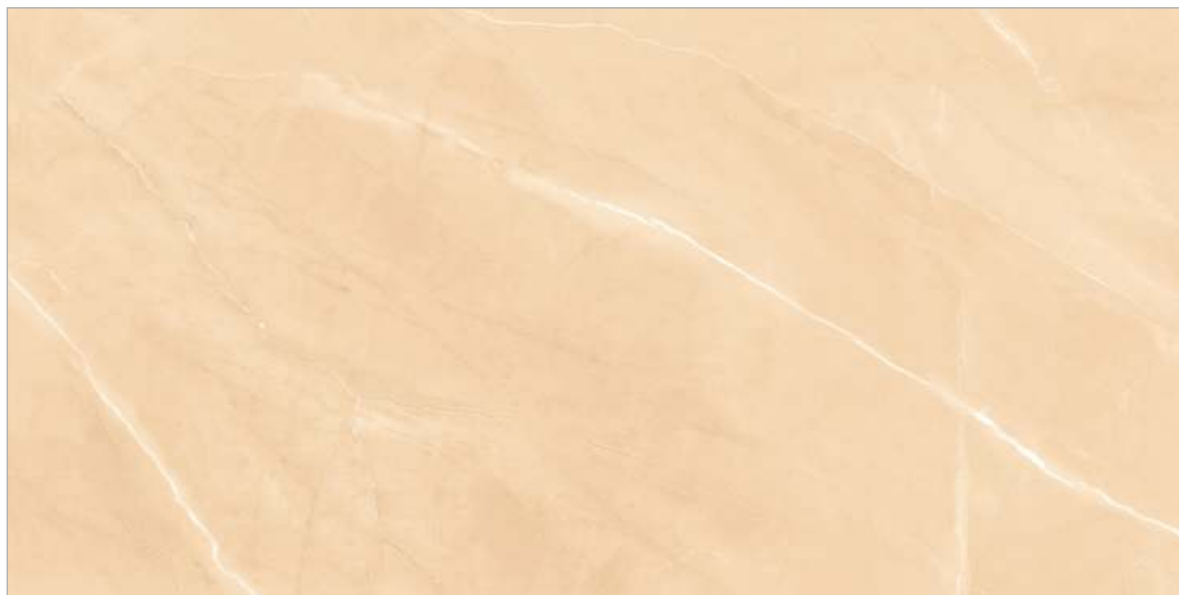

SN 2005

**80x
160cm**
DIGITAL
GLAZED
VITRIFIED
TILES

GLOSSY
SERIES

- Wall Tiles
- Floor Tiles
- Indoor
- Reception
- Bedroom
- Bathroom