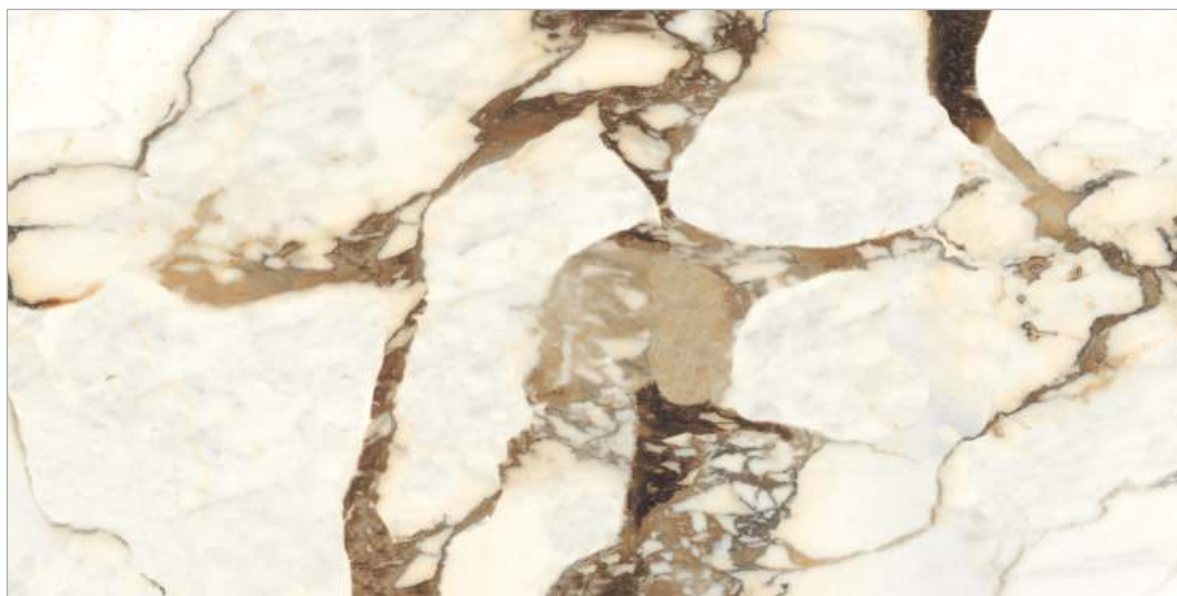

**SENTOSA**  
GRANITO

SN 2001

SN 2002

**80x  
160cm**  
DIGITAL  
GLAZED  
VITRIFIED  
TILES

GLOSSY  
SERIES

-  Wall Tiles
-  Floor Tiles
-  Indoor
-  Reception
-  Bedroom
-  Bathroom

SN 2003

SN 2004