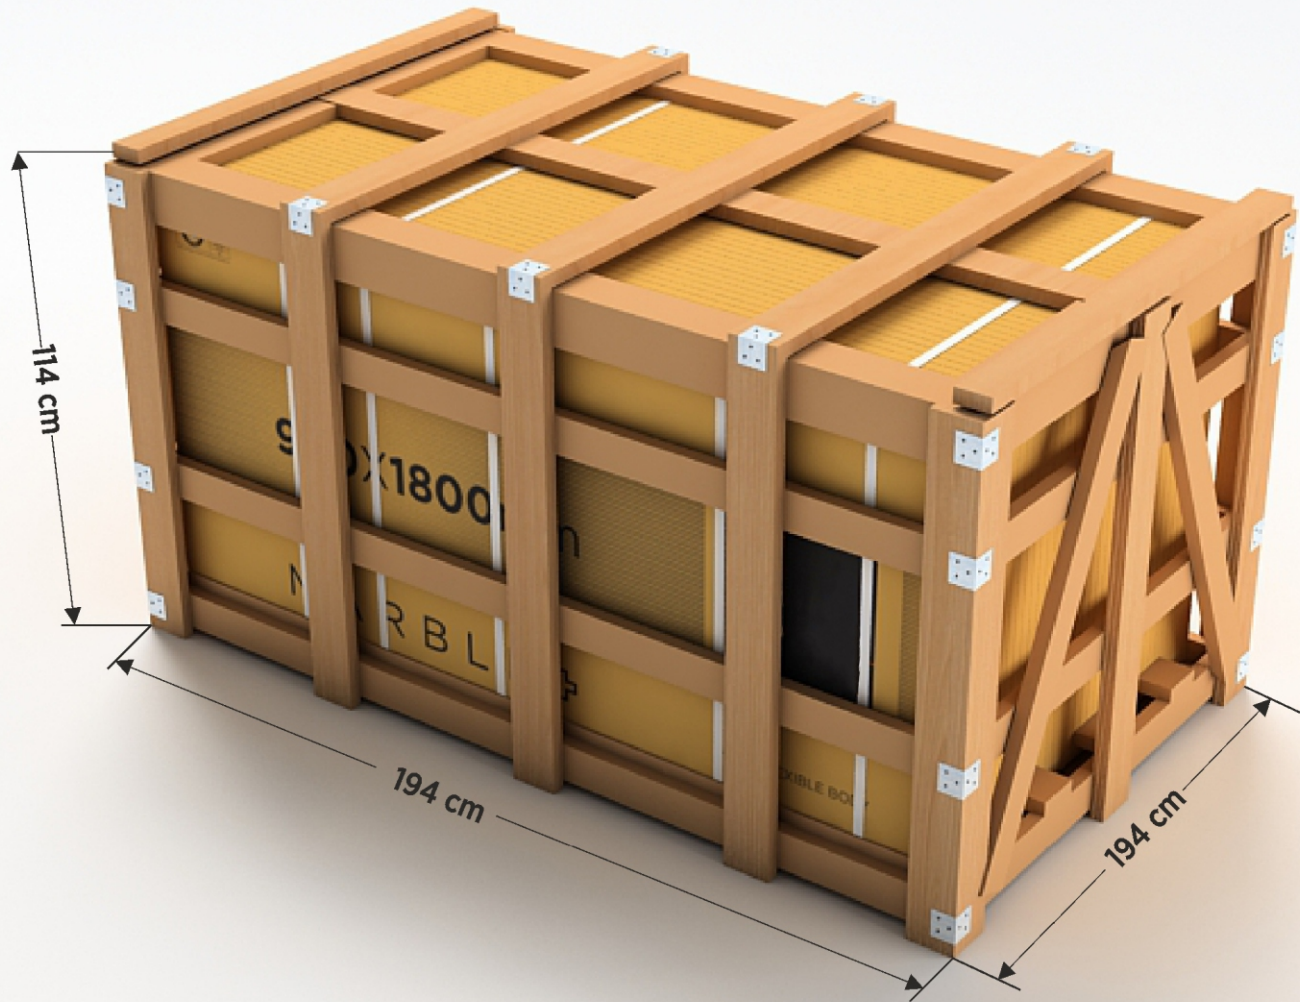

SENTOSA
GRANITO

900x1800mm
BOX PALLET

Pallet Packing Details

Thickness	9*mm
Area/Box	3.24 sq.mtr.
PCS/Box	2 Pcs.
Box/ Pallet	40 Box
Box Wt.	66 kgs.
Total Pallet Wt.	2725 kgs.