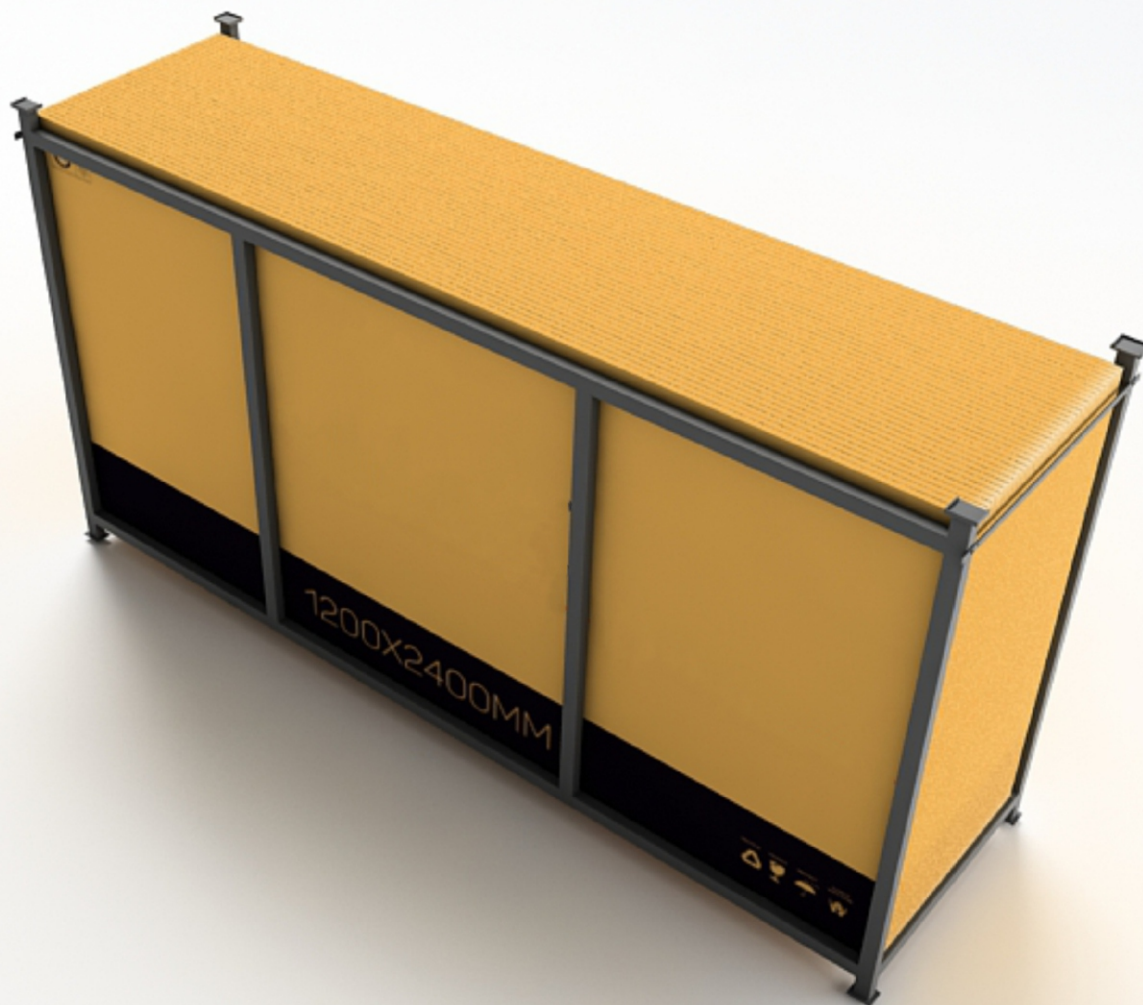

SENTOSA
GRANITO

1200x2400mm
IRON PALLET

Pallet Packing Details

Thickness	9*mm
Area/Box	2.88 sq.mtr.
PCS/Box	1 Pcs.
Box/ Pallet	36 Box
Box Wt.	62 kgs.
Total Pallet Wt.	2300 kgs.