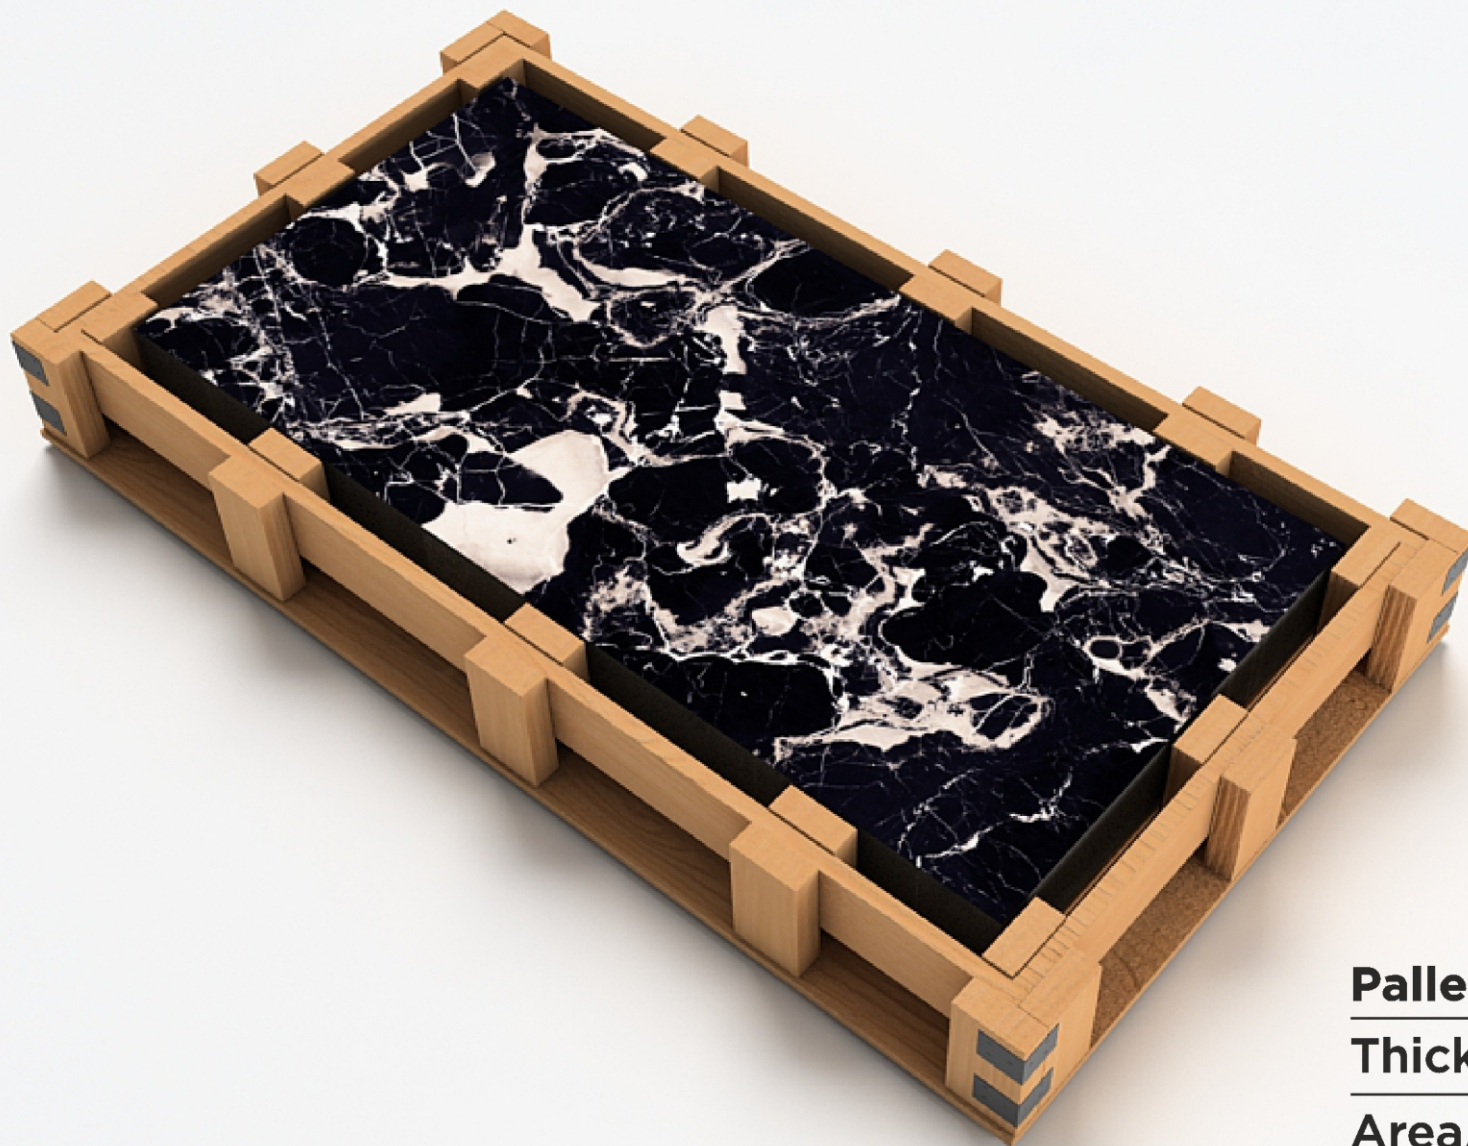

SENTOSA
GRANITO

Pallet Packing Details

Thickness	9*mm
Area/Box	2.88 sq.mtr.
Pcs./ Pallet	15 Pcs.
Pcs. Wt.	60 kgs.
Total Pallet Wt.	990 kgs.

1200x2400mm
WOODEN PALLET