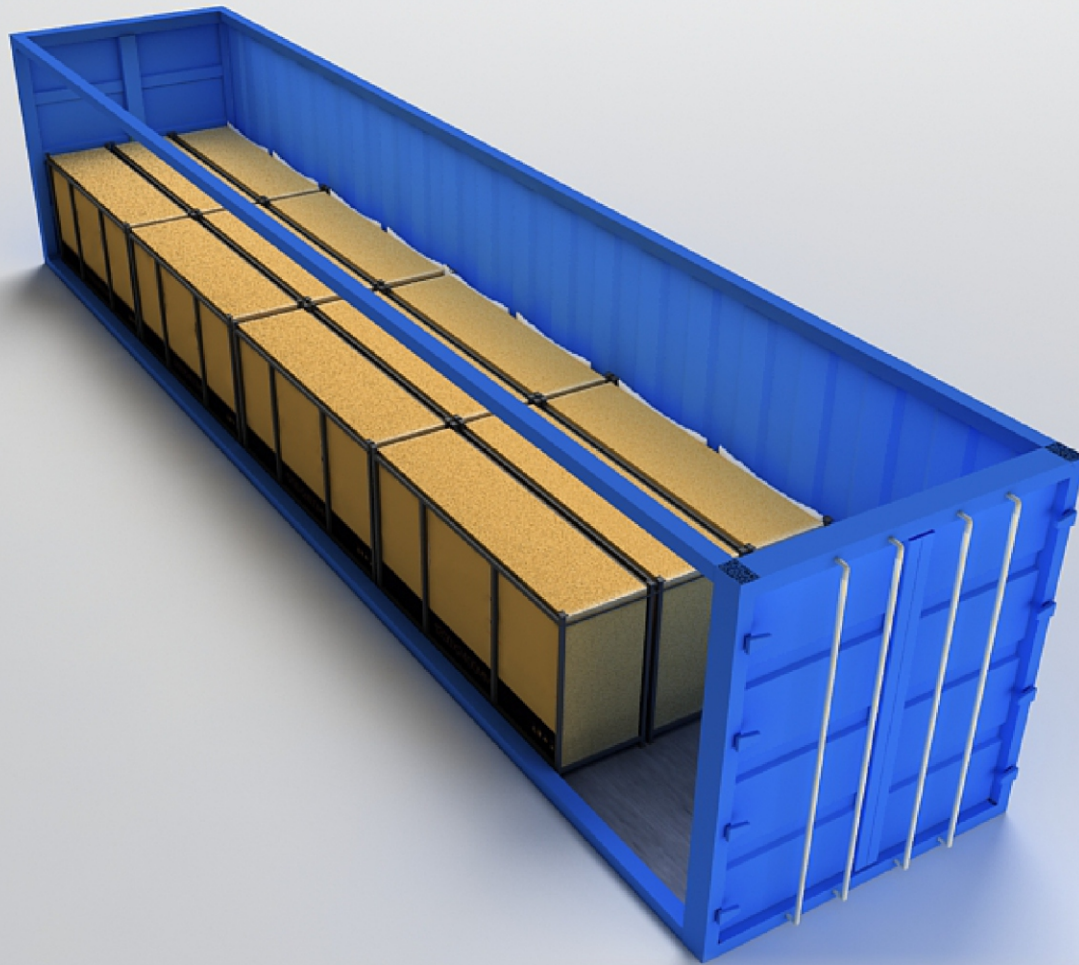

Container Packing Details

Total Pallet	12
Total Box	312
Net Wt.	23400 kgs.
Gross Wt.	24300 kgs.
Total sq.mtr.	1198.08

SENTOSA
GRANITO

1200x2400mm
IRON PALLET

Pallet Packing Details

Thickness	9*mm
Area/Box	2.88 sq.mtr.
PCS/Box	1 Pcs.
Box/ Pallet	36 Box
Box Wt.	62 kgs.
Total Pallet Wt.	2300 kgs.