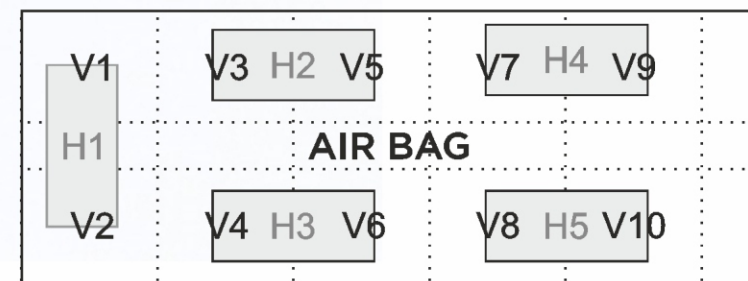

Pallet Layer

20ft. CONTAINER
For **800x1600mm** Tiles