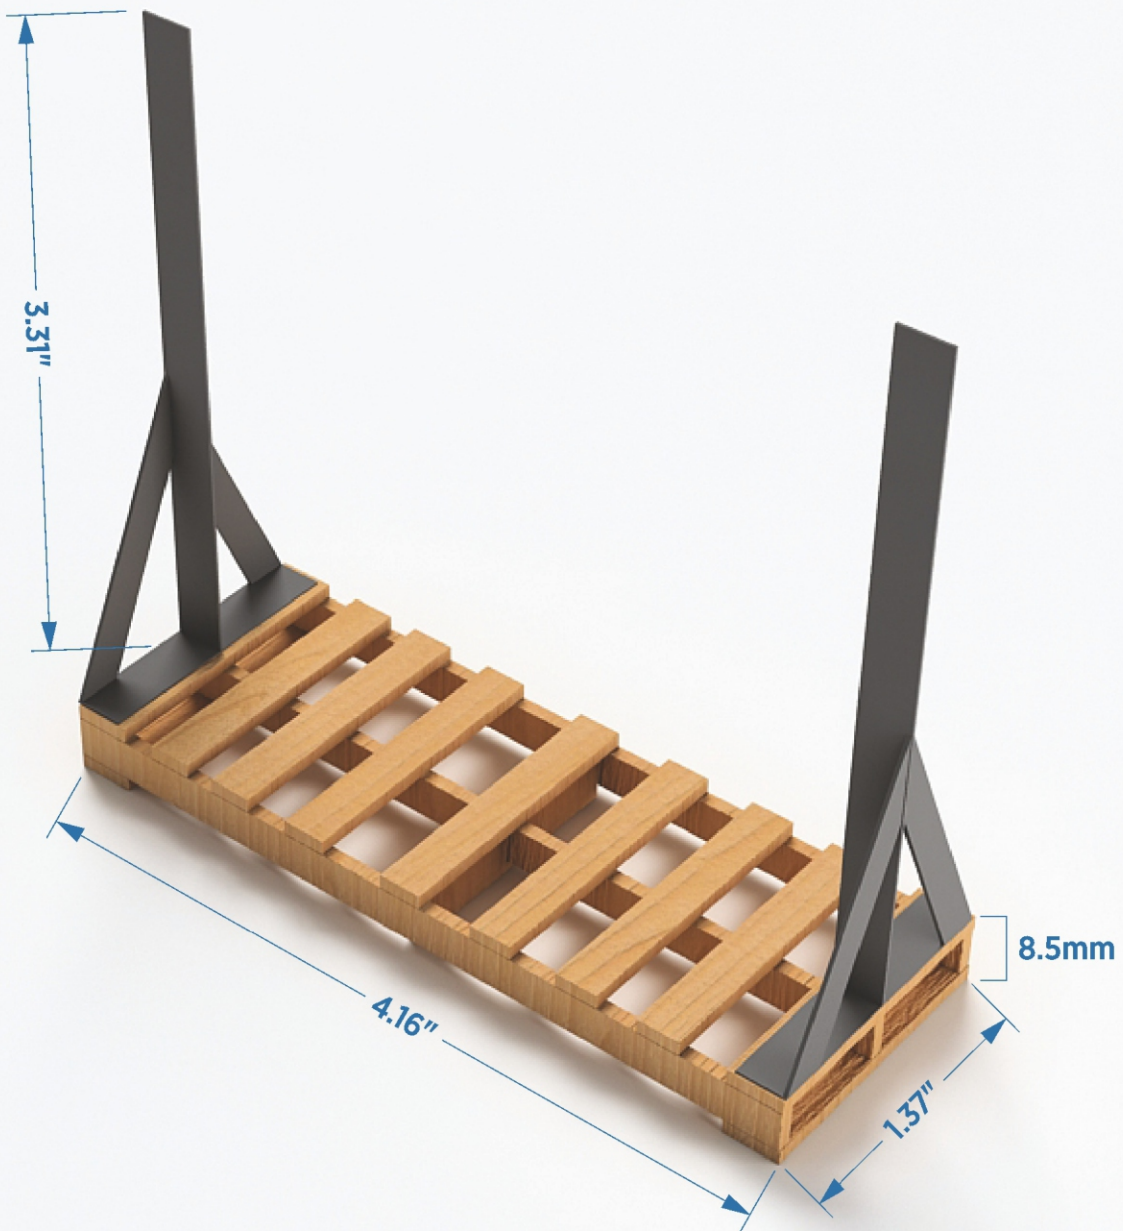

SENTOSA
GRANITO

**PACKING
LIST**

SENTOSA
GRANITO

EMPTY **20** BOX PALLET
For **1200x1200mm** Tiles

Pine Wood Base + Iron T Pallet
Wt.: **25** kgs.

SENTOSA
GRANITO

1200x1200mm
20 BOX PALLET

Pallet Packing Details

Thickness	9*mm
Area/Box	2.88 sq.mtr.
PCS/Box	2 Pcs.
Box/ Pallet	20 Box
Box Wt.	62 kgs.
Total Pallet Wt.	1270 kgs.

SENTOSA
GRANITO

20ft. CONTAINER

For **1200x1200mm** Tiles

Pallet(20Box) 17
Pallet(20Box) + 04