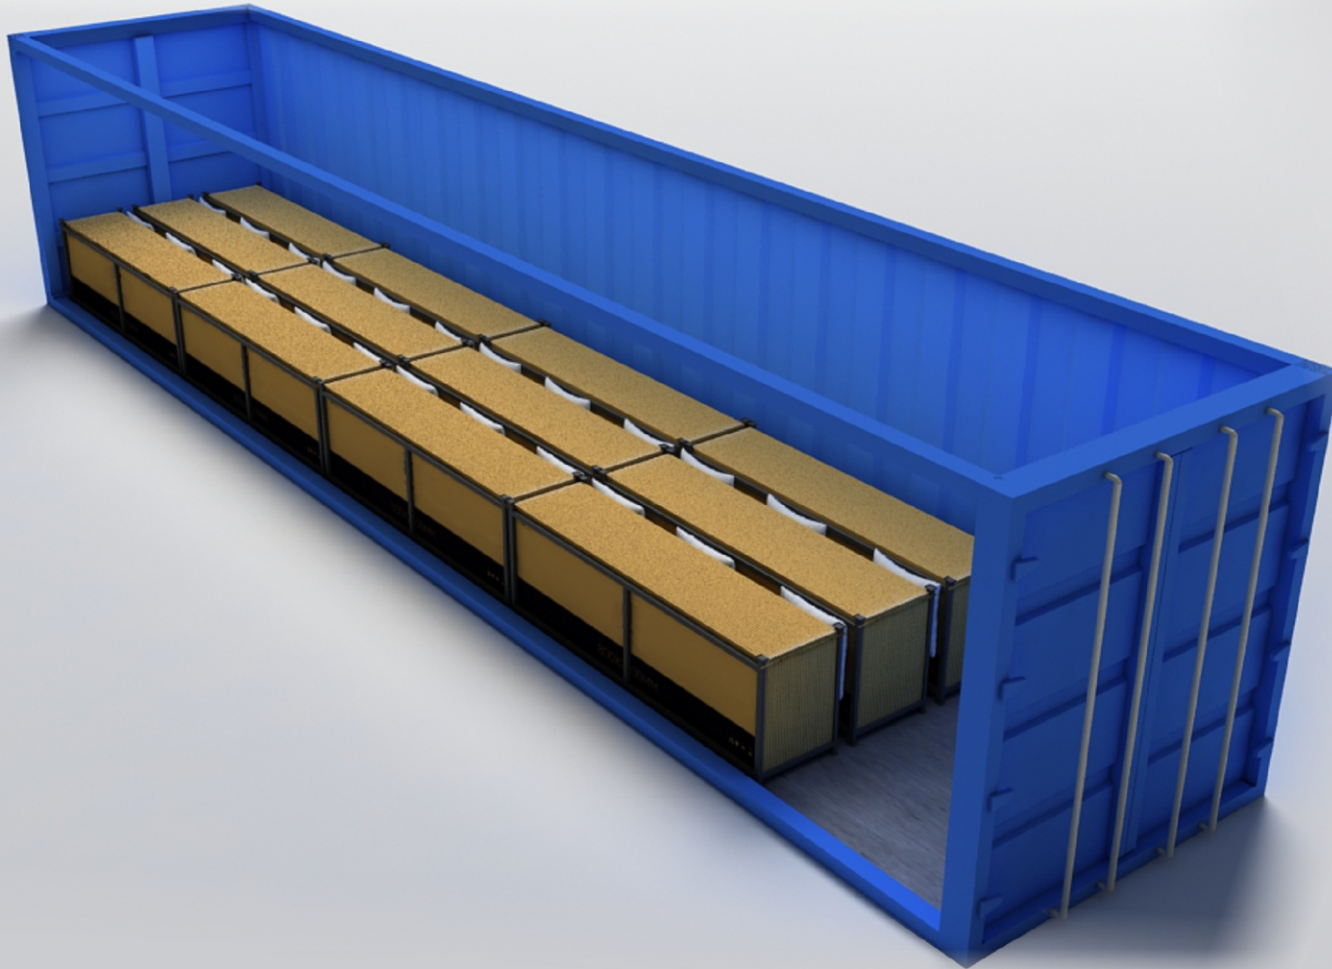

SENTOSA
GRANITO

40ft. CONTAINER

For **800x2400mm** Tiles

Pallet Layer

01	04	07	10
02	05	08	11
03	06	09	12

Container Packing Details

Total Pallet	12
Total Box	312
Net Wt.	23400 kgs.
Gross Wt.	24300 kgs.
Total sq.mtr.	1198.08