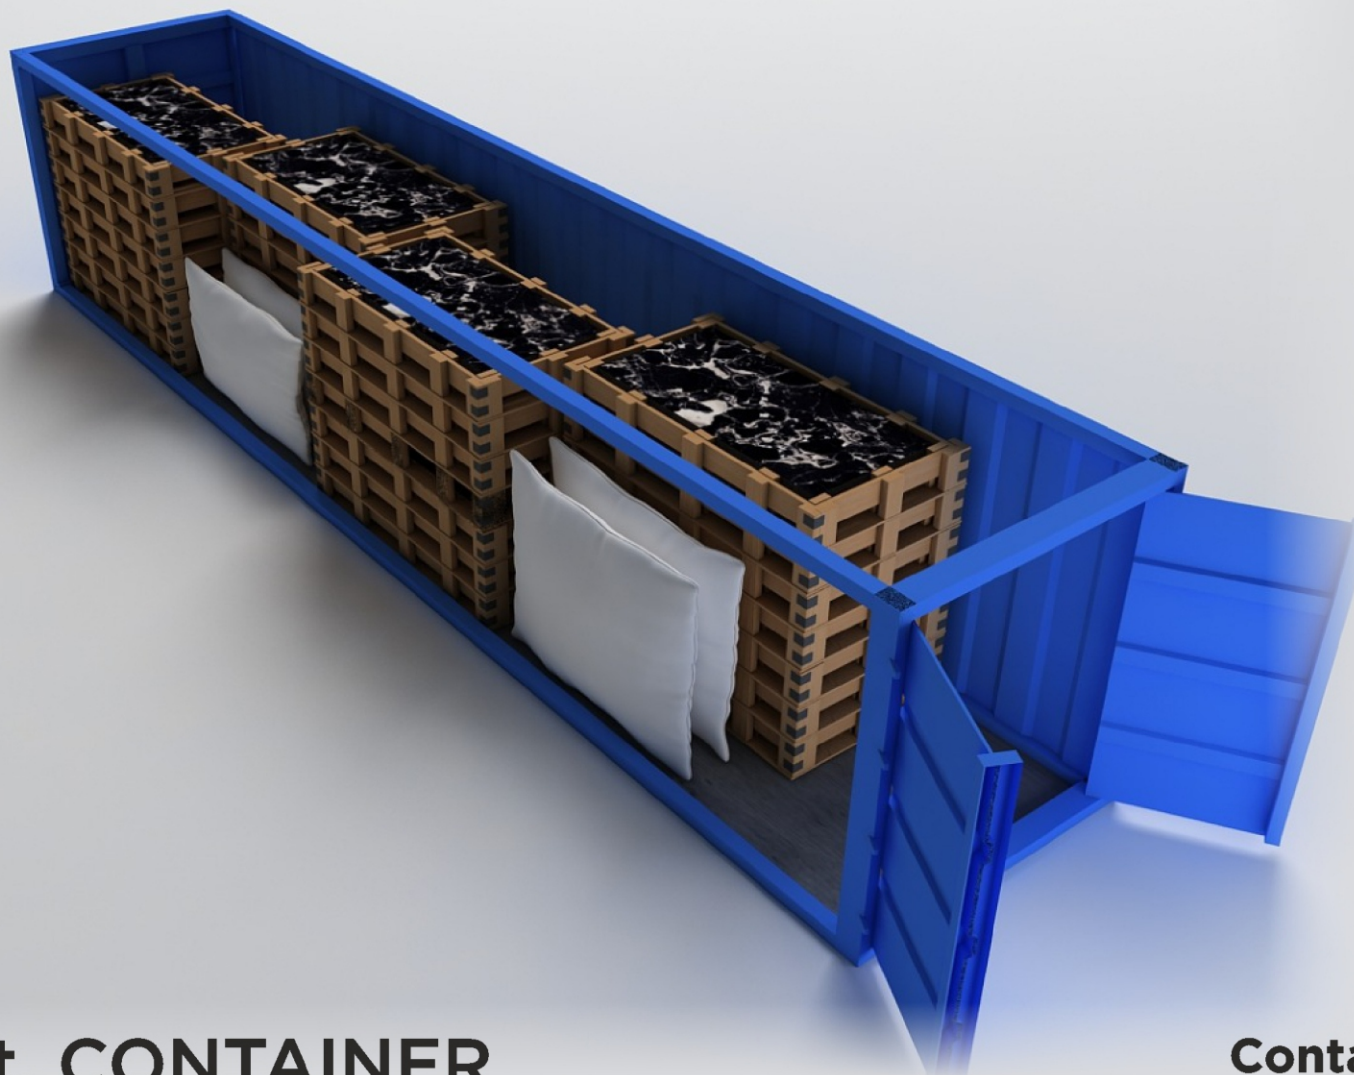

SENTOSA
GRANITO

40ft. CONTAINER

For **1200x2400mm**

Pallet Layer

1 to 7

8 to 17

15 to 21

22 to 28

Container Packing Details

Total Pallet	28
Total Pcs.	420
Net Wt.	25200 kgs.
Gross Wt.	27800 kgs.
Total sq.mtr.	1209.6