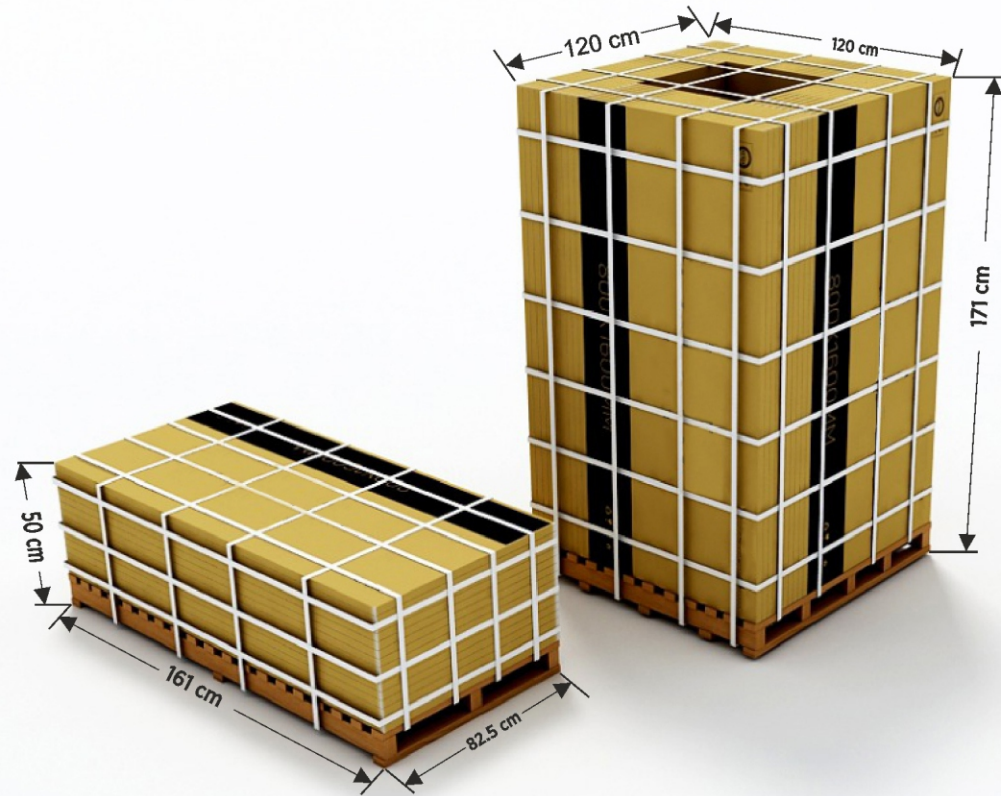

SENTOSA
GRANITO

**PACKING
LIST**

SENTOSA
GRANITO

EMPTY **20** BOX PALLET
For **1200x1200mm** Tiles

Pine Wood Base + Iron T Pallet
Wt.: **25** kgs.

SENTOSA
GRANITO

1200x1200mm
20 BOX PALLET

Pallet Packing Details

Thickness	9*mm
Area/Box	2.88 sq.mtr.
PCS/Box	2 Pcs.
Box/ Pallet	20 Box
Box Wt.	62 kgs.
Total Pallet Wt.	1270 kgs.

SENTOSA
GRANITO

20ft. CONTAINER

For **1200x1200mm** Tiles

Pallet(20Box) 17
Pallet(20Box) + 04

Total Pallet = 21

Pallet(20Box) 340
Pallet(20Box) + 80

Total Pallet = 420

Container Packing Details

Total Pallet	21
Total Box	420
Net Wt.	26100 kgs.
Gross Wt.	26700 kgs.
Total sq.mtr.	1209.6

800x1600mm

BOX PALLET

SENTOSA
GRANITO

Horizontal Pallet Packing Details

Thickness	9*mm
Area/Box	2.56 sq.mtr.
PCS/Box	2 Pcs.
Box/ Pallet	15 Box
Box Wt.	54 kgs.
Total Pallet Wt.	840 kgs.

Vertical Pallet Packing Details

Thickness	9*mm
Area/Box	2.56 sq.mtr.
PCS/Box	2 Pcs.
Box/ Pallet	40 Box
Box Wt.	54 kgs.
Total Pallet Wt.	2200 kgs.