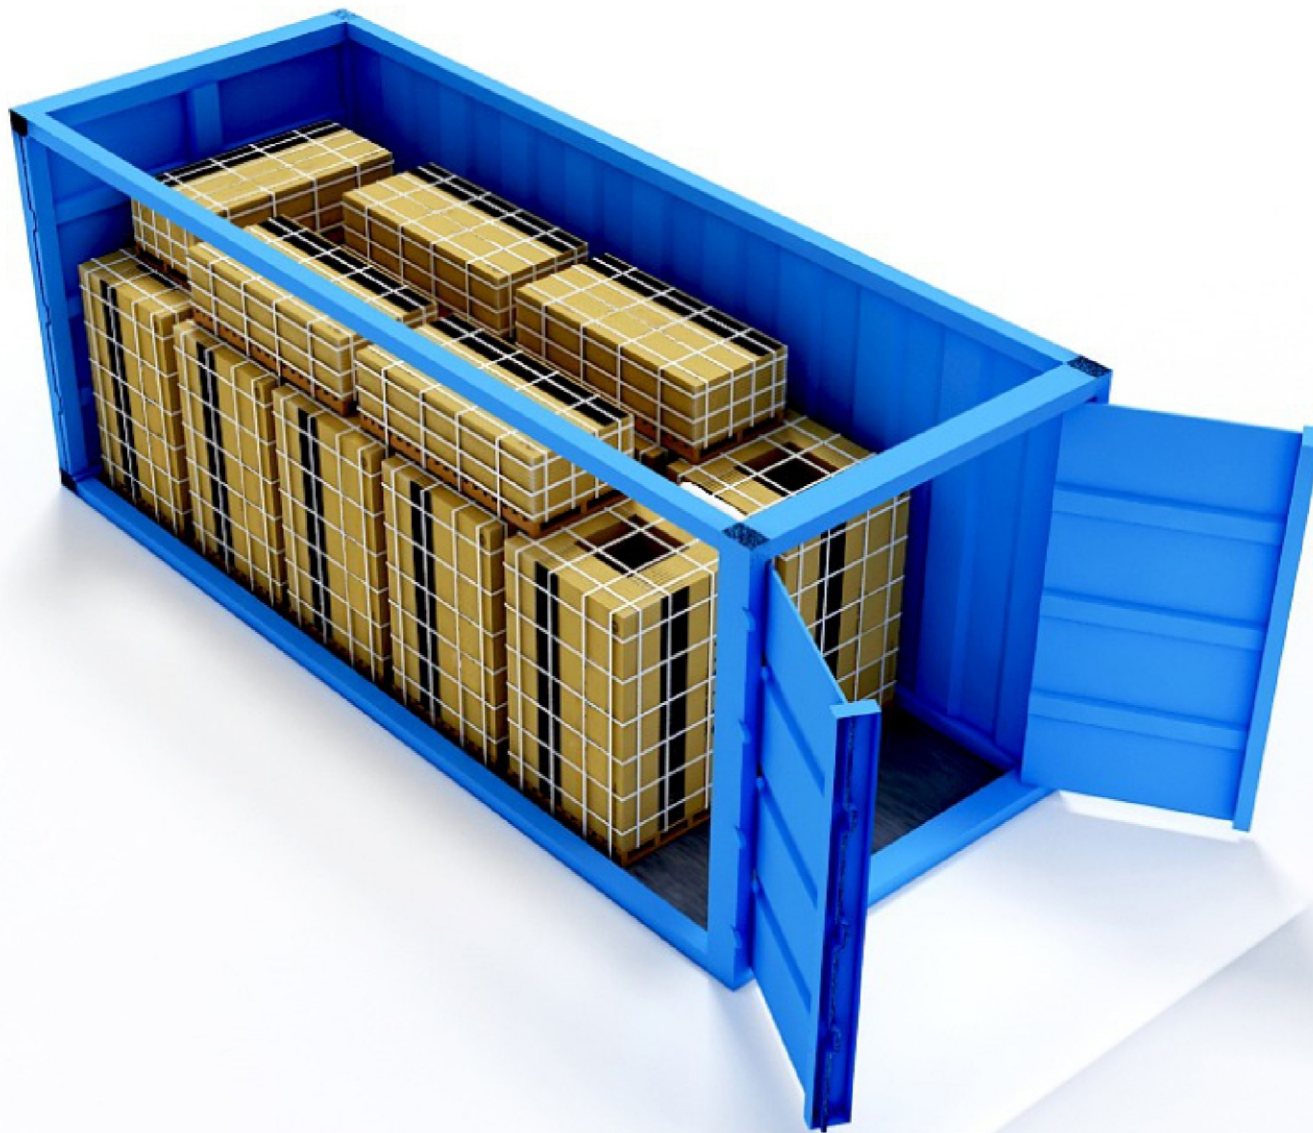

SENTOSA
GRANITO

Container Packing Details

Total Pallet	15
Total Box	475
Net Wt.	25650 kgs.
Gross Wt.	26200 kgs.
Total sq.mtr.	1216