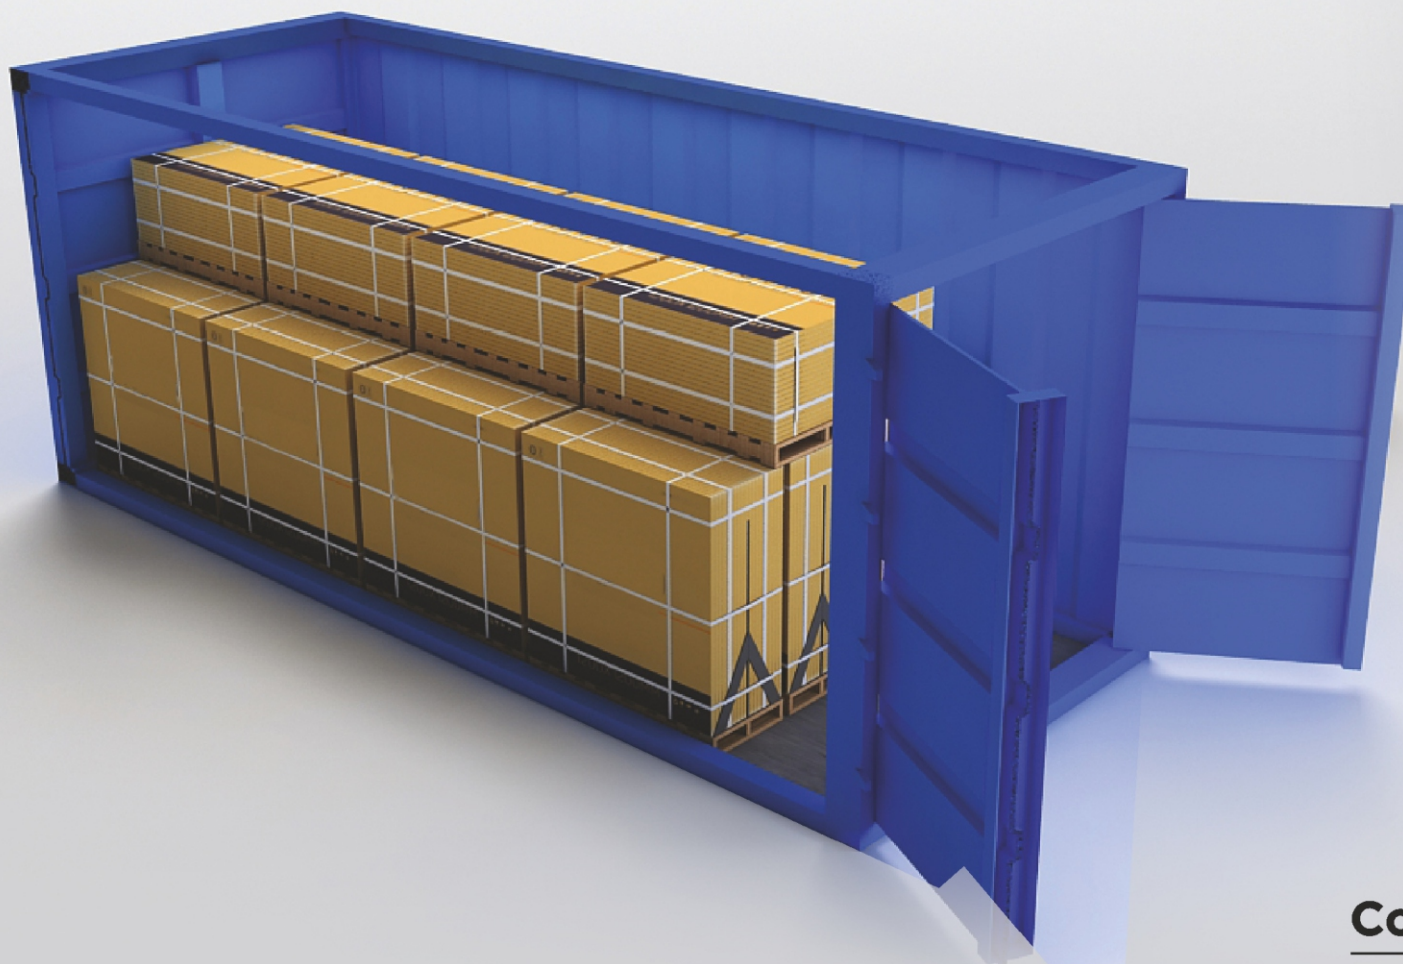

SENTOSA
GRANITO

**PACKING
LIST**

SENTOSA
GRANITO

EMPTY **20** BOX PALLET
For **1200x1200mm** Tiles

Pine Wood Base + Iron T Pallet
Wt.: **25** kgs.

SENTOSA
GRANITO

1200x1200mm
20 BOX PALLET

Pallet Packing Details

Thickness	9*mm
Area/Box	2.88 sq.mtr.
PCS/Box	2 Pcs.
Box/ Pallet	20 Box
Box Wt.	62 kgs.
Total Pallet Wt.	1270 kgs.

SENTOSA
GRANITO

20ft. CONTAINER

For **1200x1200mm** Tiles

Pallet(20Box) 17
Pallet(20Box) + 04