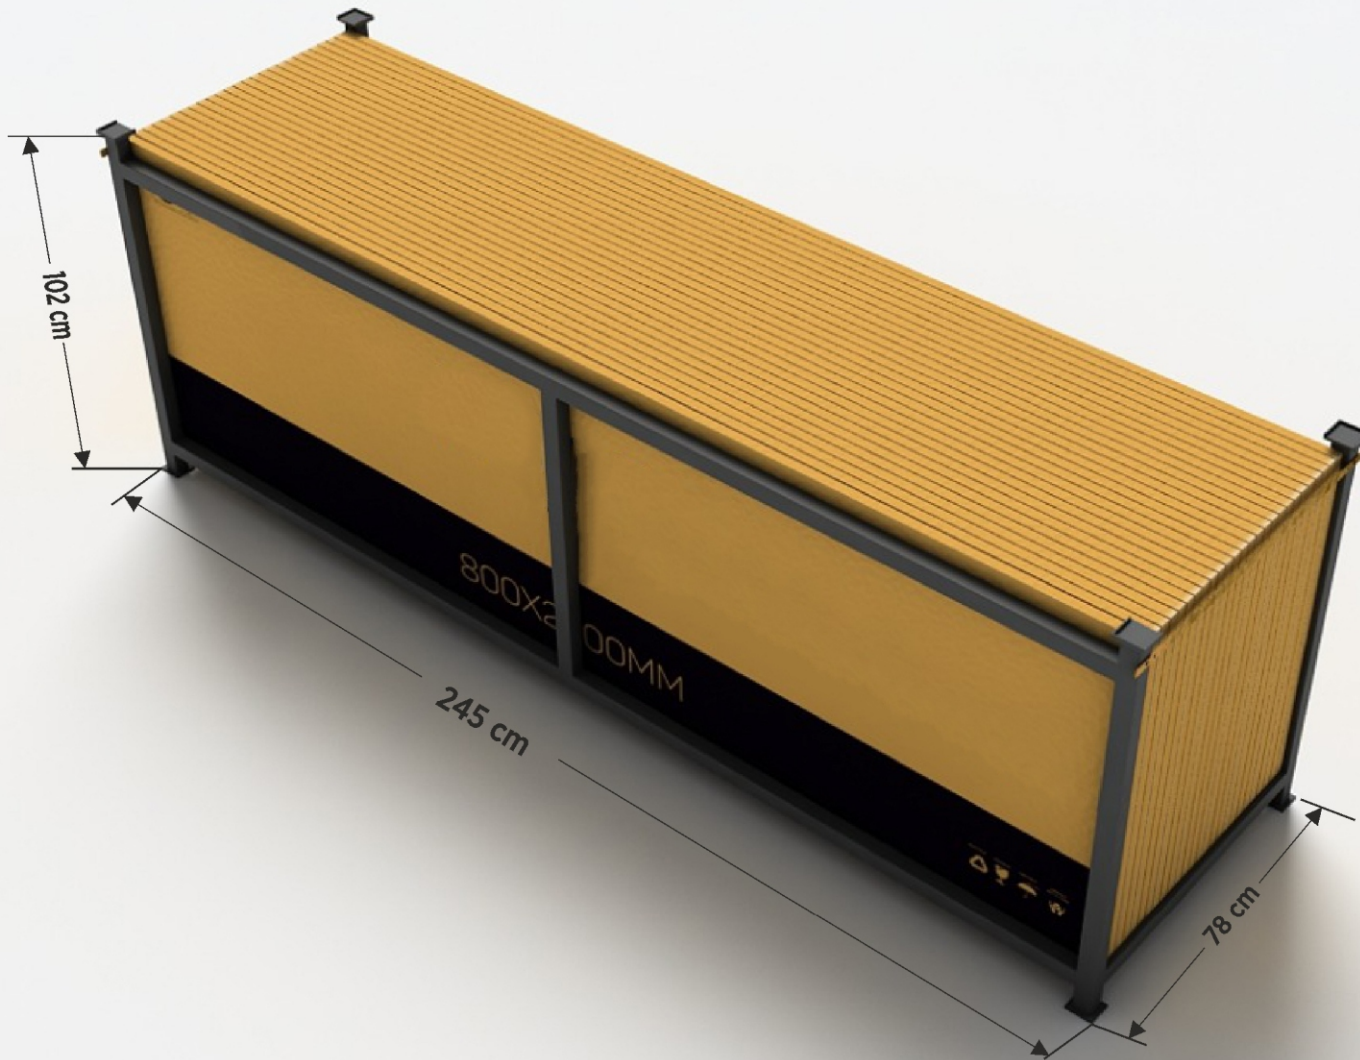

SENTOSA
GRANITO

800x2400mm
IRON PALLET

Pallet Packing Details

Thickness	9*mm
Area/Box	3.84 sq.mtr.
PCS/Box	2 Pcs.
Box/ Pallet	26 Box
Box Wt.	75 kgs.
Total Pallet Wt.	2025 kgs.