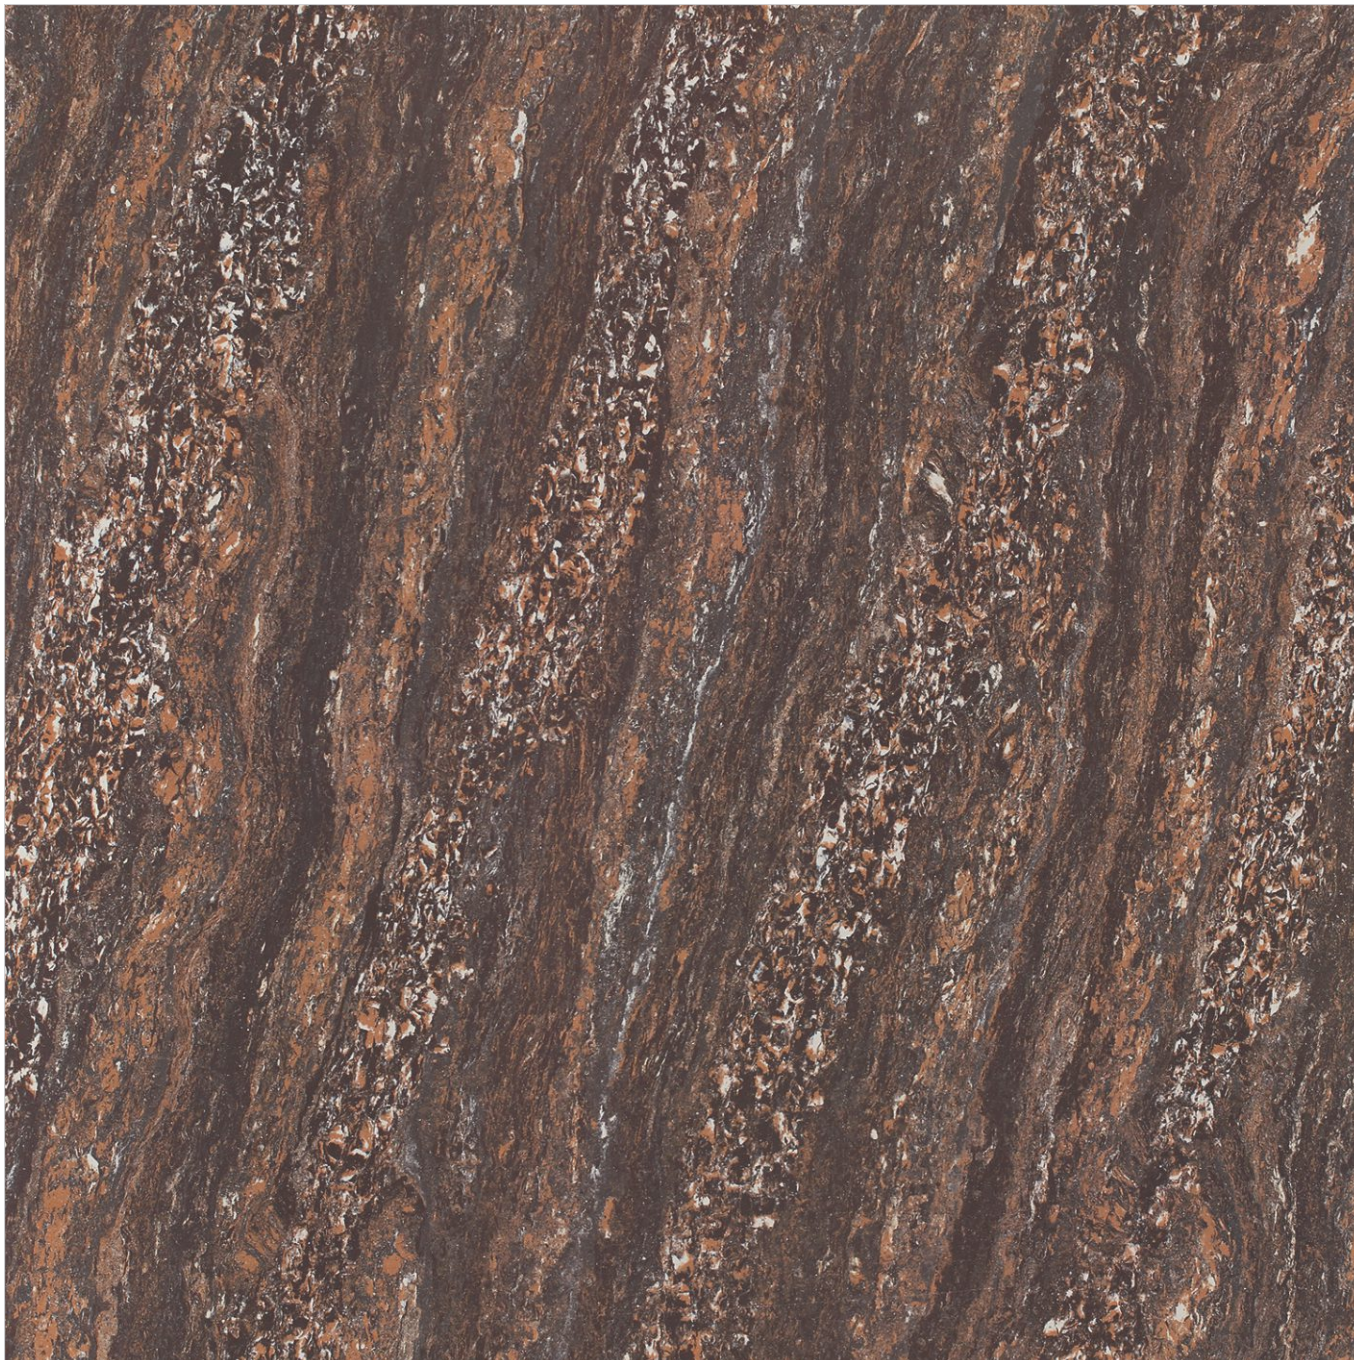

SENTOSA

SIZE
600x600mm

TILE TYPE
**DOUBLE CHARGE
VITRIFIED TILES**

SERIES
JUPITER - DARK

DESIGN
JUPITER BROWN

NANO
TECHNOLOGY

HIGH-GLOSS
FINISH

HIGHLY
DURABLE